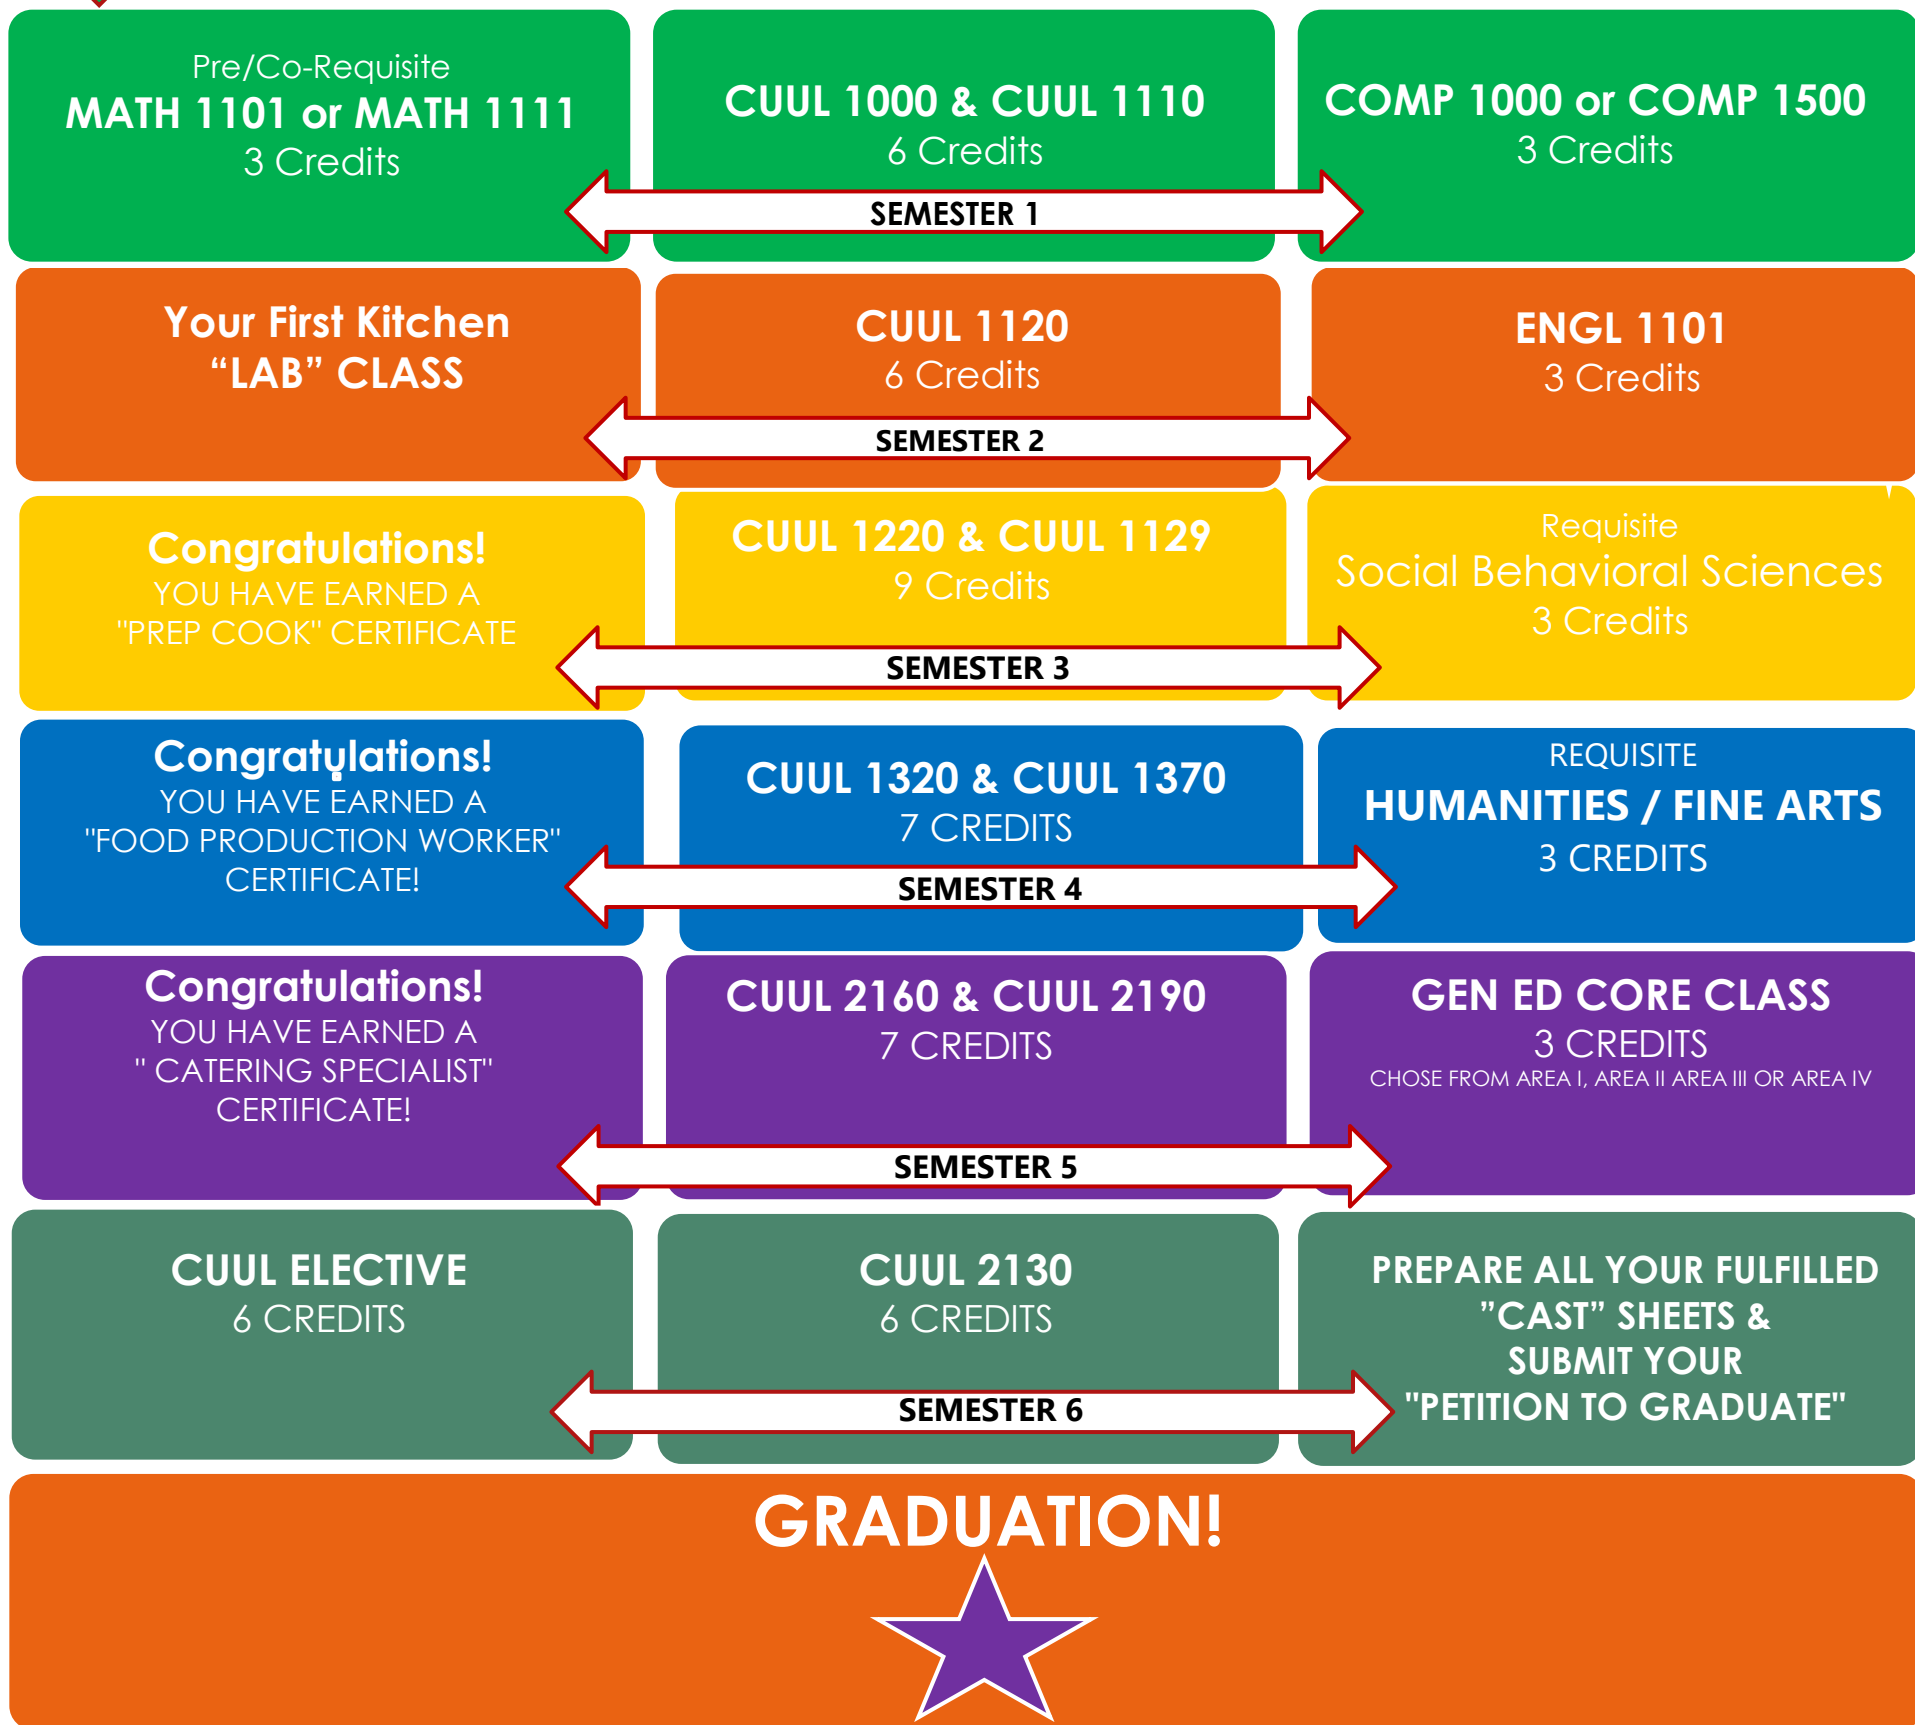

CULINARY ARTS

DEGREE PROGRAM CAREER PATH MAP

A Unit of the Technical College System of Georgia
Equal Opportunity Institution

? • Are You College MATH Ready?

No? • **No?** First, Register for MATH Support 0090, then next semester MATH 1101 or MATH 1111

Yes? • **Yes?** Register for MATH 1101 or MATH 1111

NOTE: Learning Support Courses

If your placement test scores or transcripts indicate a weakness in Writing, Reading, Numerical Skills, or Algebra, you will enroll in Learning Support (LS) courses. LS courses carry credit but do not apply toward graduation or your grade point average.

Chattahoochee Technical College offers English 0090, Reading 0090, and Math 0090.

All learning support classes must be completed prior to beginning any CUUL Program classes.

Once all of your learning support classes are complete you can move on to Semester One. Not every class is offered every semester.