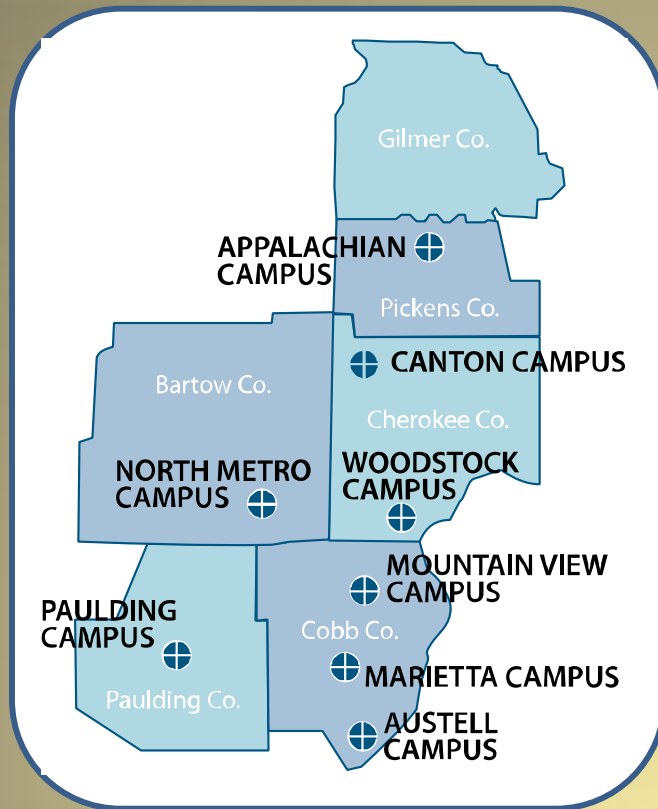

COLLEGE CREDIT NOW

Get Ahead, Stay Ahead

www.ChattahoocheeTech.edu

A Unit of the Technical College System of Georgia. Equal Opportunity Institution.

Campus Locations

Classes can be taken at any of our EIGHT campuses

- Appalachian Campus
- Austell Campus (*classes only*)
- Canton Campus
- Marietta Campus
- Mountain View Campus
- North Metro Campus
- Paulding Campus
- Woodstock Campus (*under renovation*)

**Visit our website for directions and hours of operation.
www.ChattahoocheeTech.edu**